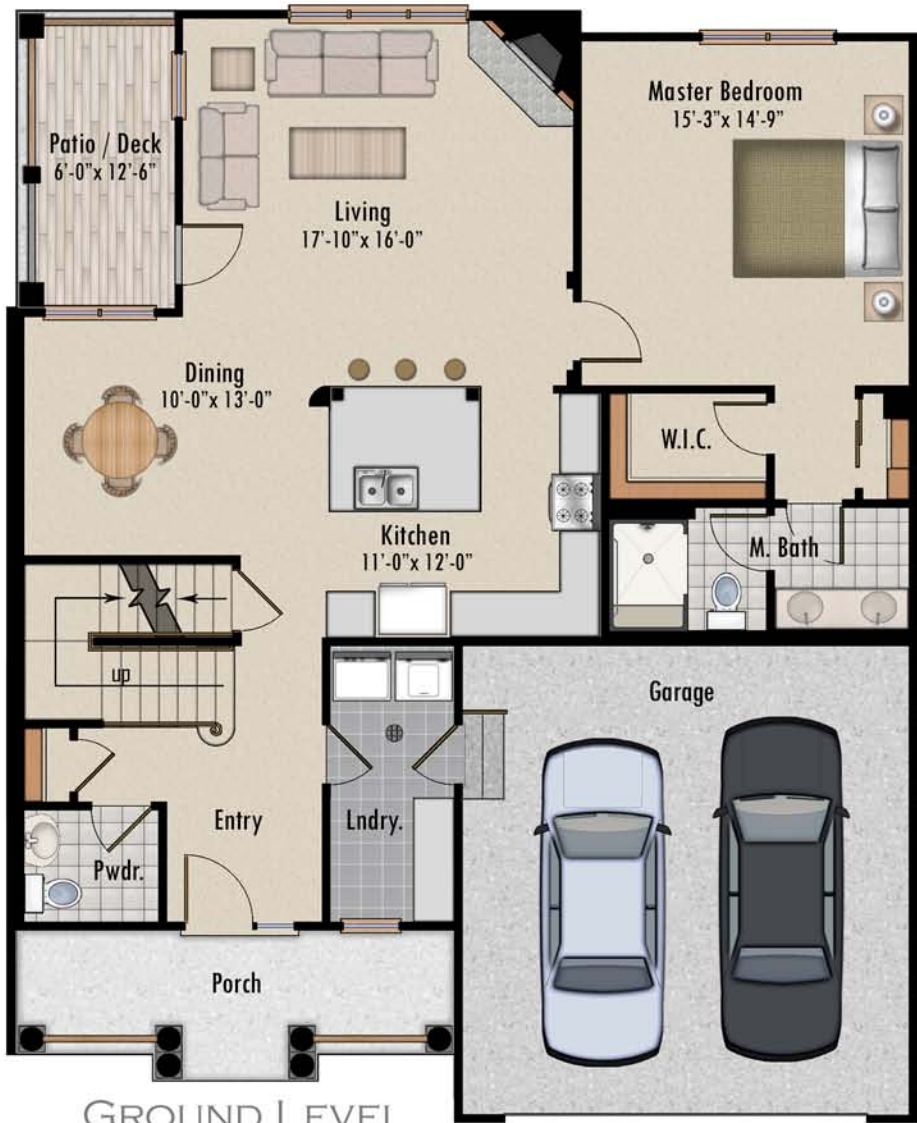

THE ARTS LOFT

plan "A"

Two-story 3 Bedroom, 2 1/2 Bath, Loft, Full Basement. 1,892 sq.ft.

(plus 855 sq.ft. basement)

Specifications and dimensions are approximate and subject to change without notice. Please verify prior to purchase.

THE ARTS LOFT

optional finished lower level

LOWER LEVEL PLAN
855 sq.ft.