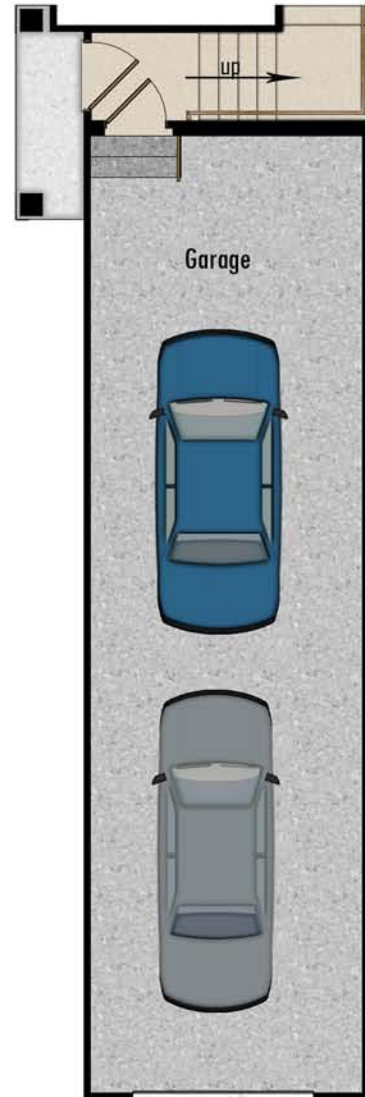

THE CORNER COTTAGE

plan "C"

Upper Level 2 Bedroom, 2 Bath, Den. 1,740 sq.ft.

UPPER LEVEL

GARAGE

OPTIONAL SPA BATH

Specifications and dimensions are approximate and subject to change without notice. Please verify prior to purchase.